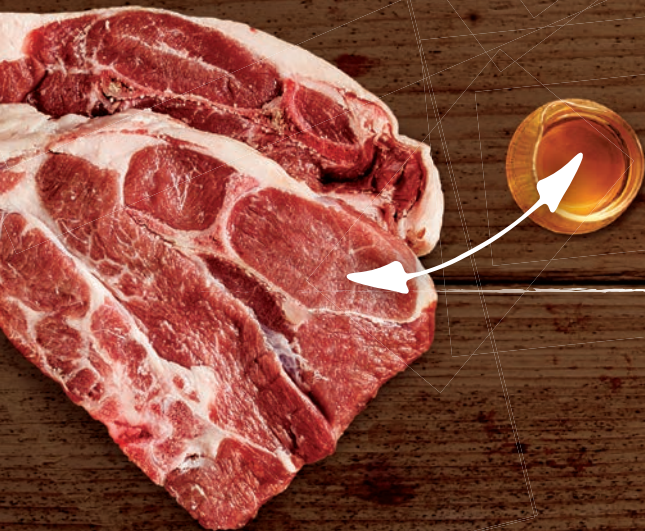

Lamb + Salmon Oil for **Improved Mobility**

Wet Recipes: *mobility+* (for dogs)

Lamb, a high-quality protein source that provides essential amino acids to support muscle strength, and Salmon Oil, rich in Omega-3 fatty acids that provides anti-inflammatory properties that support and improve your pet's mobility.